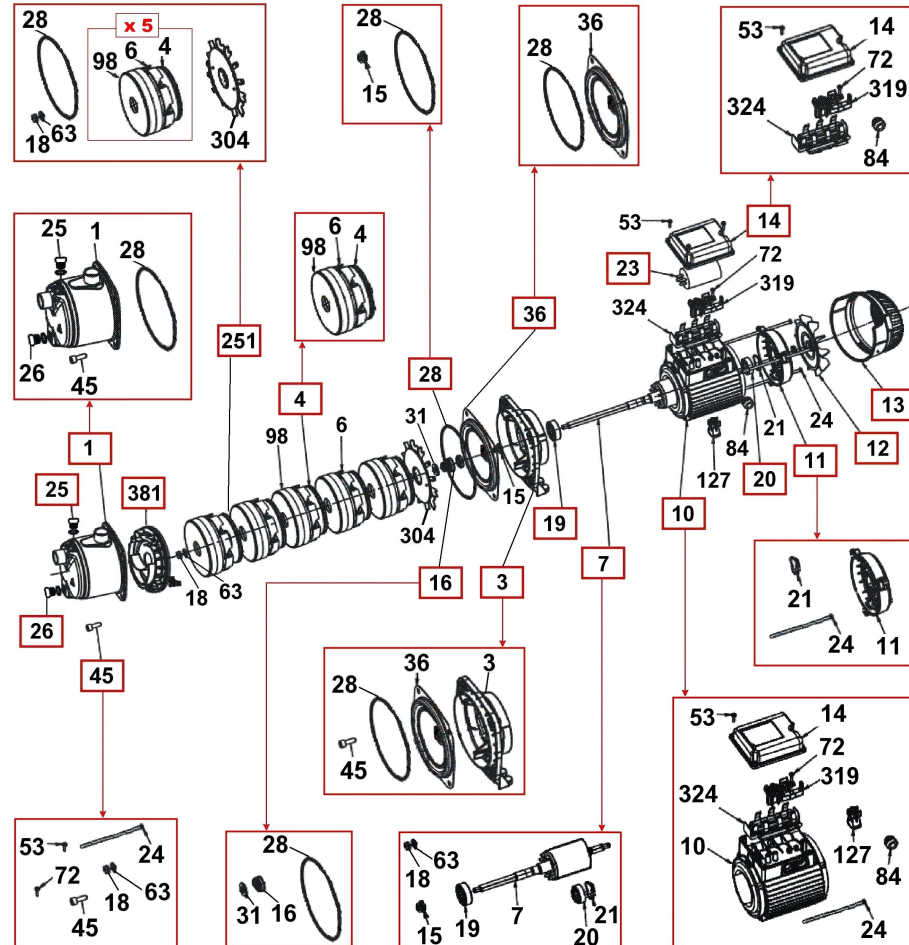

Pump Model - version

EUROINOX 40-80 M - N.6.- -

Attention: check the correspondence with the serial number of the pump.

Company Name
Reference
Phone
Fax
E-mail

Receiver

From

Serial Number

EUROINOX 40-80 M - N.6.- - @ 102970360_b

EUROINOX 40-80 M @ 102970360

Item	Q.ty	Item no.	Description	Unit pr.
1	1	R00005311	PUMP BODY	On req.
3	1	R00005150	SUPPORT	On req.
4	5	R00005337	COMPLETE STAGE	On req.
7	1	R00005290	(SP) MOTOR SHAFT	On req.
10	1	R00005141	MOTOR	On req.
11	1	R00005115	MOTOR COVER	On req.
12	1	R00005107	FAN	On req.
13	1	R00004650	FAN GUARD	On req.
14	1	R00004811	TERMINAL BOARD	On req.
16	1	R00005282	SEAL D.15	On req.
19	1	R00005111	FRONT BEARING 6302-2RSH	On req.
20	1	R00005112	REAR BEARING 6202-2RSH	On req.
23	1	R00005139	CAPACITOR 25UF	On req.
25	1	R00004017	LOAD PLUG	On req.
26	1	R00004018	DISCHARGE PLUG	On req.
28	1	R00005306	OR	On req.
36	1	R00004016	MECHANICAL SEAL COVER	On req.
45	1	R00005314	NUTS AND BOLTS	On req.
251	1	R00005339	COMPLETE HYDRAULICS	On req.
381	1	R00005309	SELF-PRIMING FLANGE	On req.